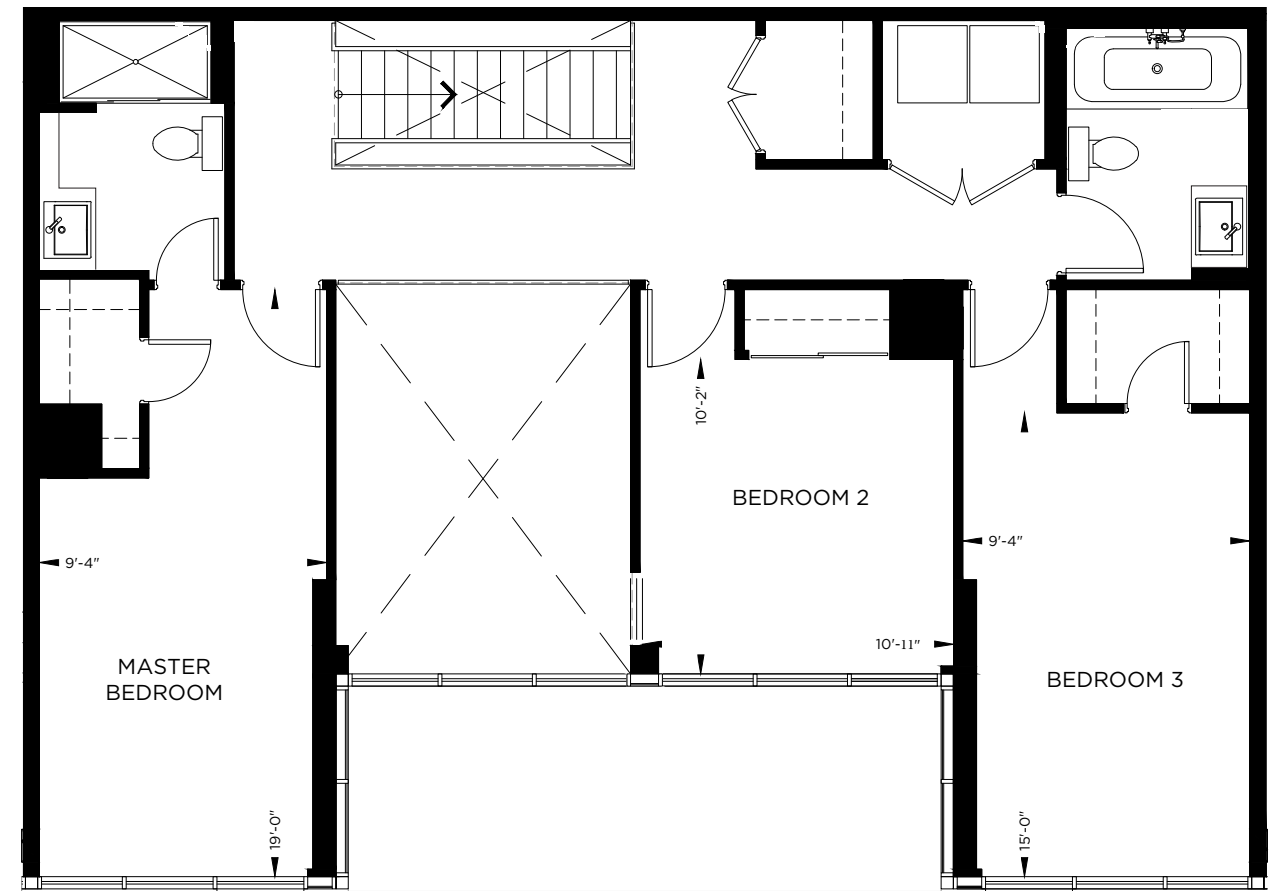

ROSEDALE | THREE BEDROOM + DEN

SUITE 1,805 SQ.FT.

LOWER LEVEL

UPPER LEVEL

TOWER 3 + 4
FLOOR 38 + 39

Dimensions, specifications, layouts, location of materials and fixtures, tile floor patterns and architectural detailing (including window size and location and door size, location and swing) are approximate only and are subject to change without notice. Actual usable floor space varies from stated floor area. Orientation of suite may be reversed and Purchaser agrees to accept same. Balconies, terraces and patios are exclusive use common elements shown for display purposes only and location and size are subject to change without notice. Illustrations are artist's concept only. E. & O. E.