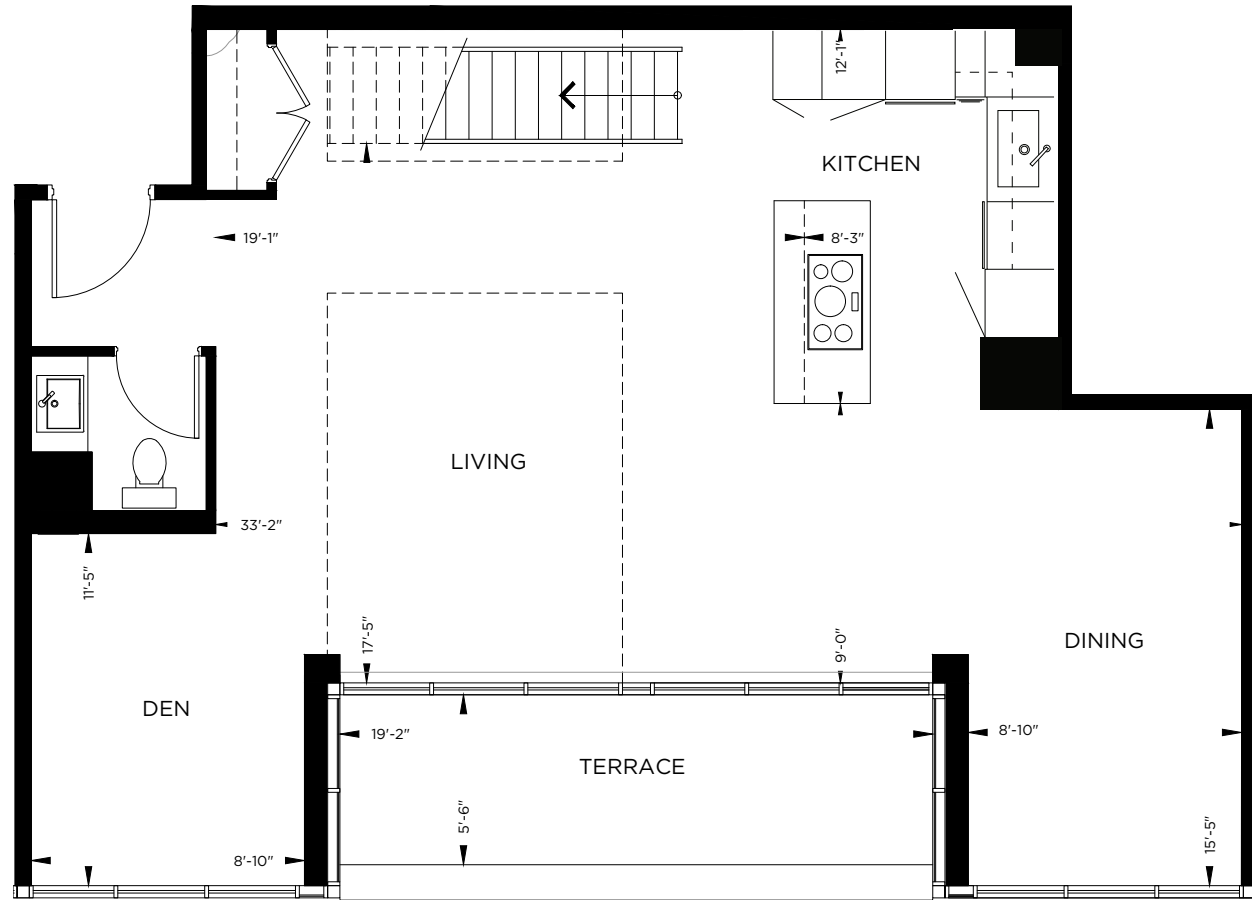

ROSEDALE | THREE BEDROOM + DEN

SUITE 1,805 SQ.FT.

LOWER LEVEL

UPPER LEVEL

TOWER 3 + 4
FLOOR 38 + 39

Dimensions, specifications, layouts, location of materials and fixtures, tile floor patterns and architectural detailing (including window size and location and door size, location and swing) are approximate only and are subject to change without notice. Actual usable floor space varies from stated floor area. Orientation of suite may be reversed and Purchaser agrees to accept same. Balconies, terraces and patios are exclusive use common elements shown for display purposes only and location and size are subject to change without notice. Illustrations are artist's concept only. E. & O. E.