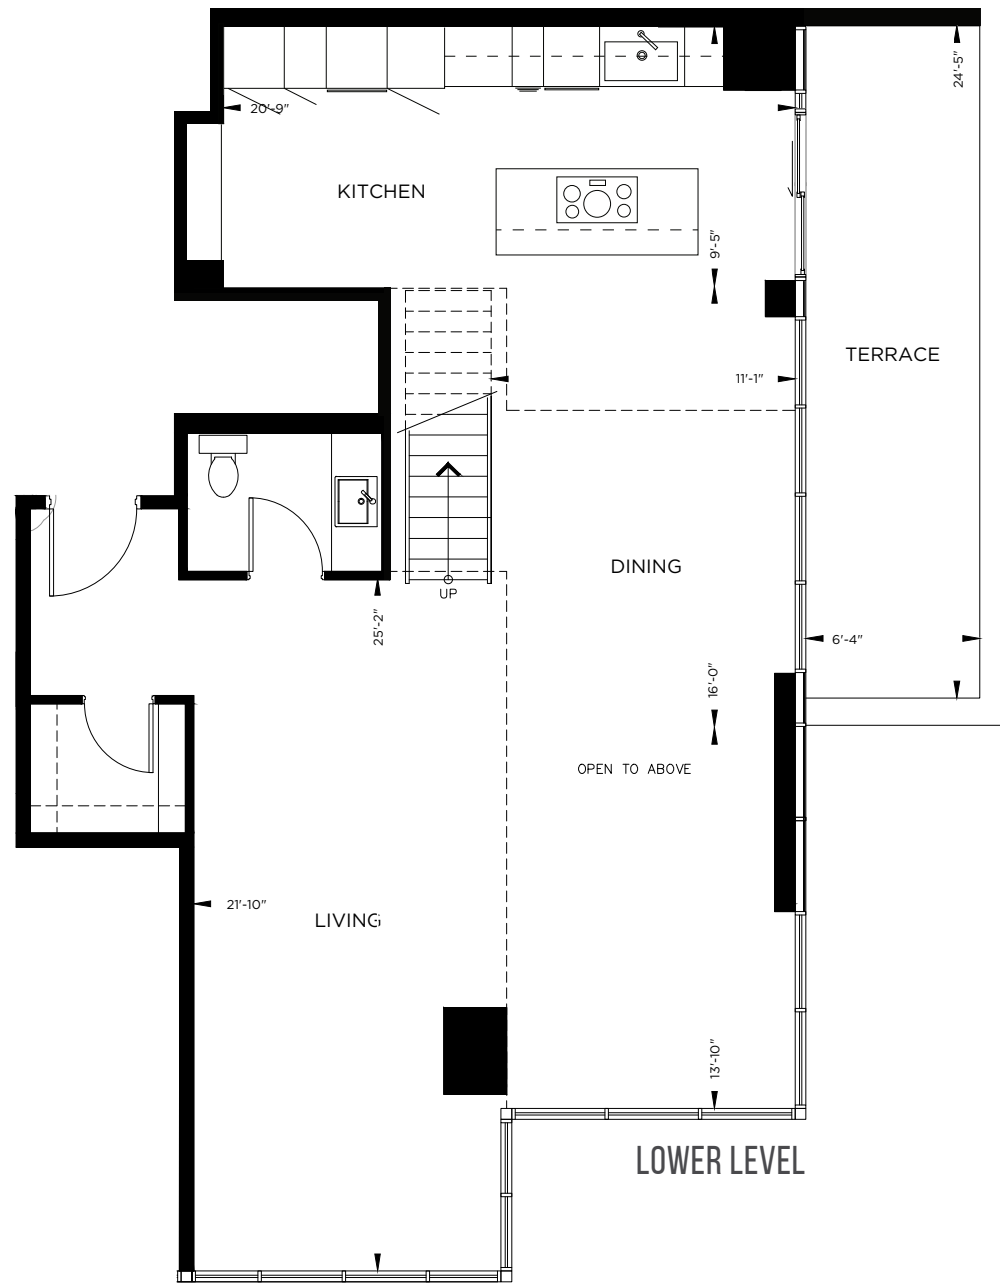

# BROADVIEW | TWO BEDROOM

SUITE 1,830 SQ.FT.

TOWER 3 + 4  
FLOOR 38 + 39

Dimensions, specifications, layouts, location of materials and fixtures, tile floor patterns and architectural detailing (including window size and location and door size, location and swing) are approximate only and are subject to change without notice. Actual usable floor space varies from stated floor area. Orientation of suite may be reversed and Purchaser agrees to accept same. Balconies, terraces and patios are exclusive use common elements shown for display purposes only and location and size are subject to change without notice. Illustrations are artist's concept only. E. & O. E.