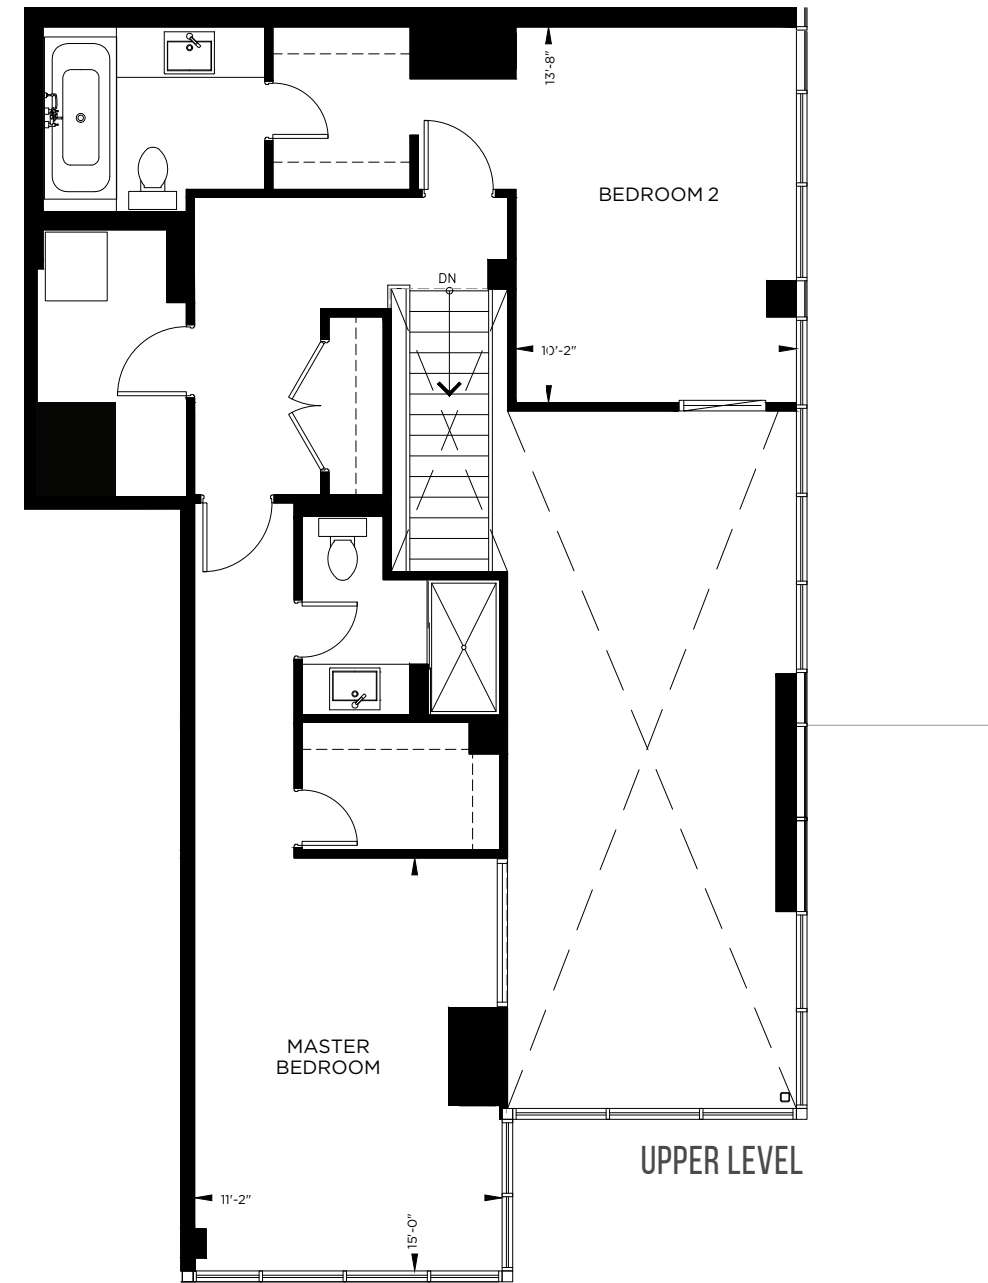

# BROADVIEW | TWO BEDROOM

SUITE 1,830 SQ.FT.

TOWER 3 + 4  
FLOOR 38 + 39

Dimensions, specifications, layouts, location of materials and fixtures, tile floor patterns and architectural detailing (including window size and location and door size, location and swing) are approximate only and are subject to change without notice. Actual usable floor space varies from stated floor area. Orientation of suite may be reversed and Purchaser agrees to accept same. Balconies, terraces and patios are exclusive use common elements shown for display purposes only and location and size are subject to change without notice. Illustrations are artist's concept only. E. & O. E.